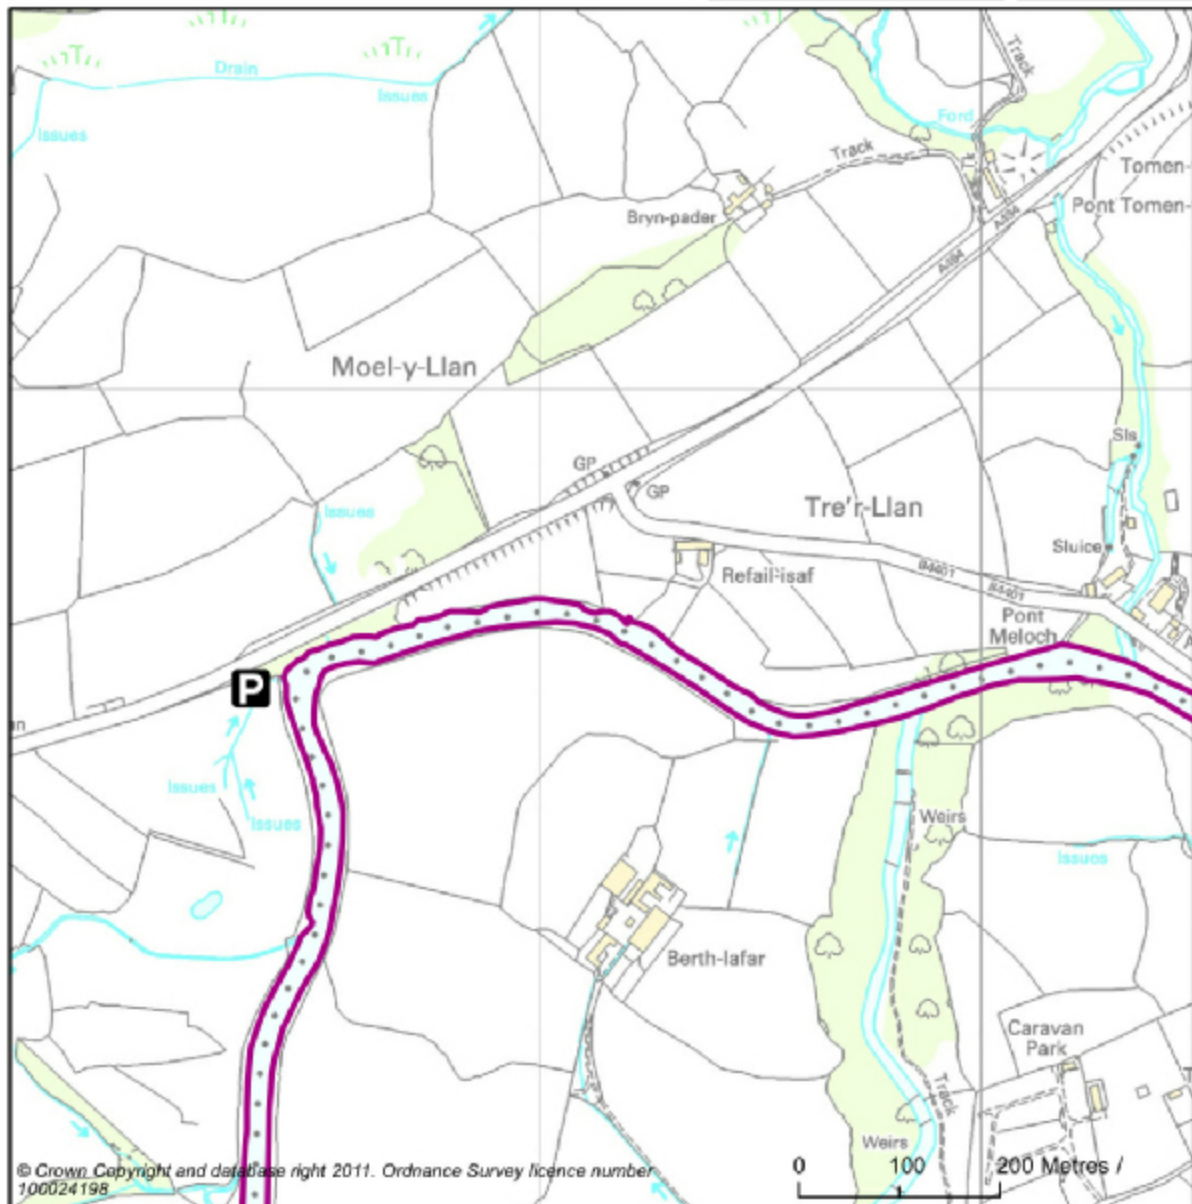

Bala Angling - Dee at Bala Map 2

☎ 07929 593319
✉ balaangling@gmail.com

🌐 www.balaangling.co.uk
🚗 -

Game /

Car parking / Maes parcio

Fishing rights / Hawliau pysgota

No maggots

Additional Information / Gwybodaeth ychwanegol