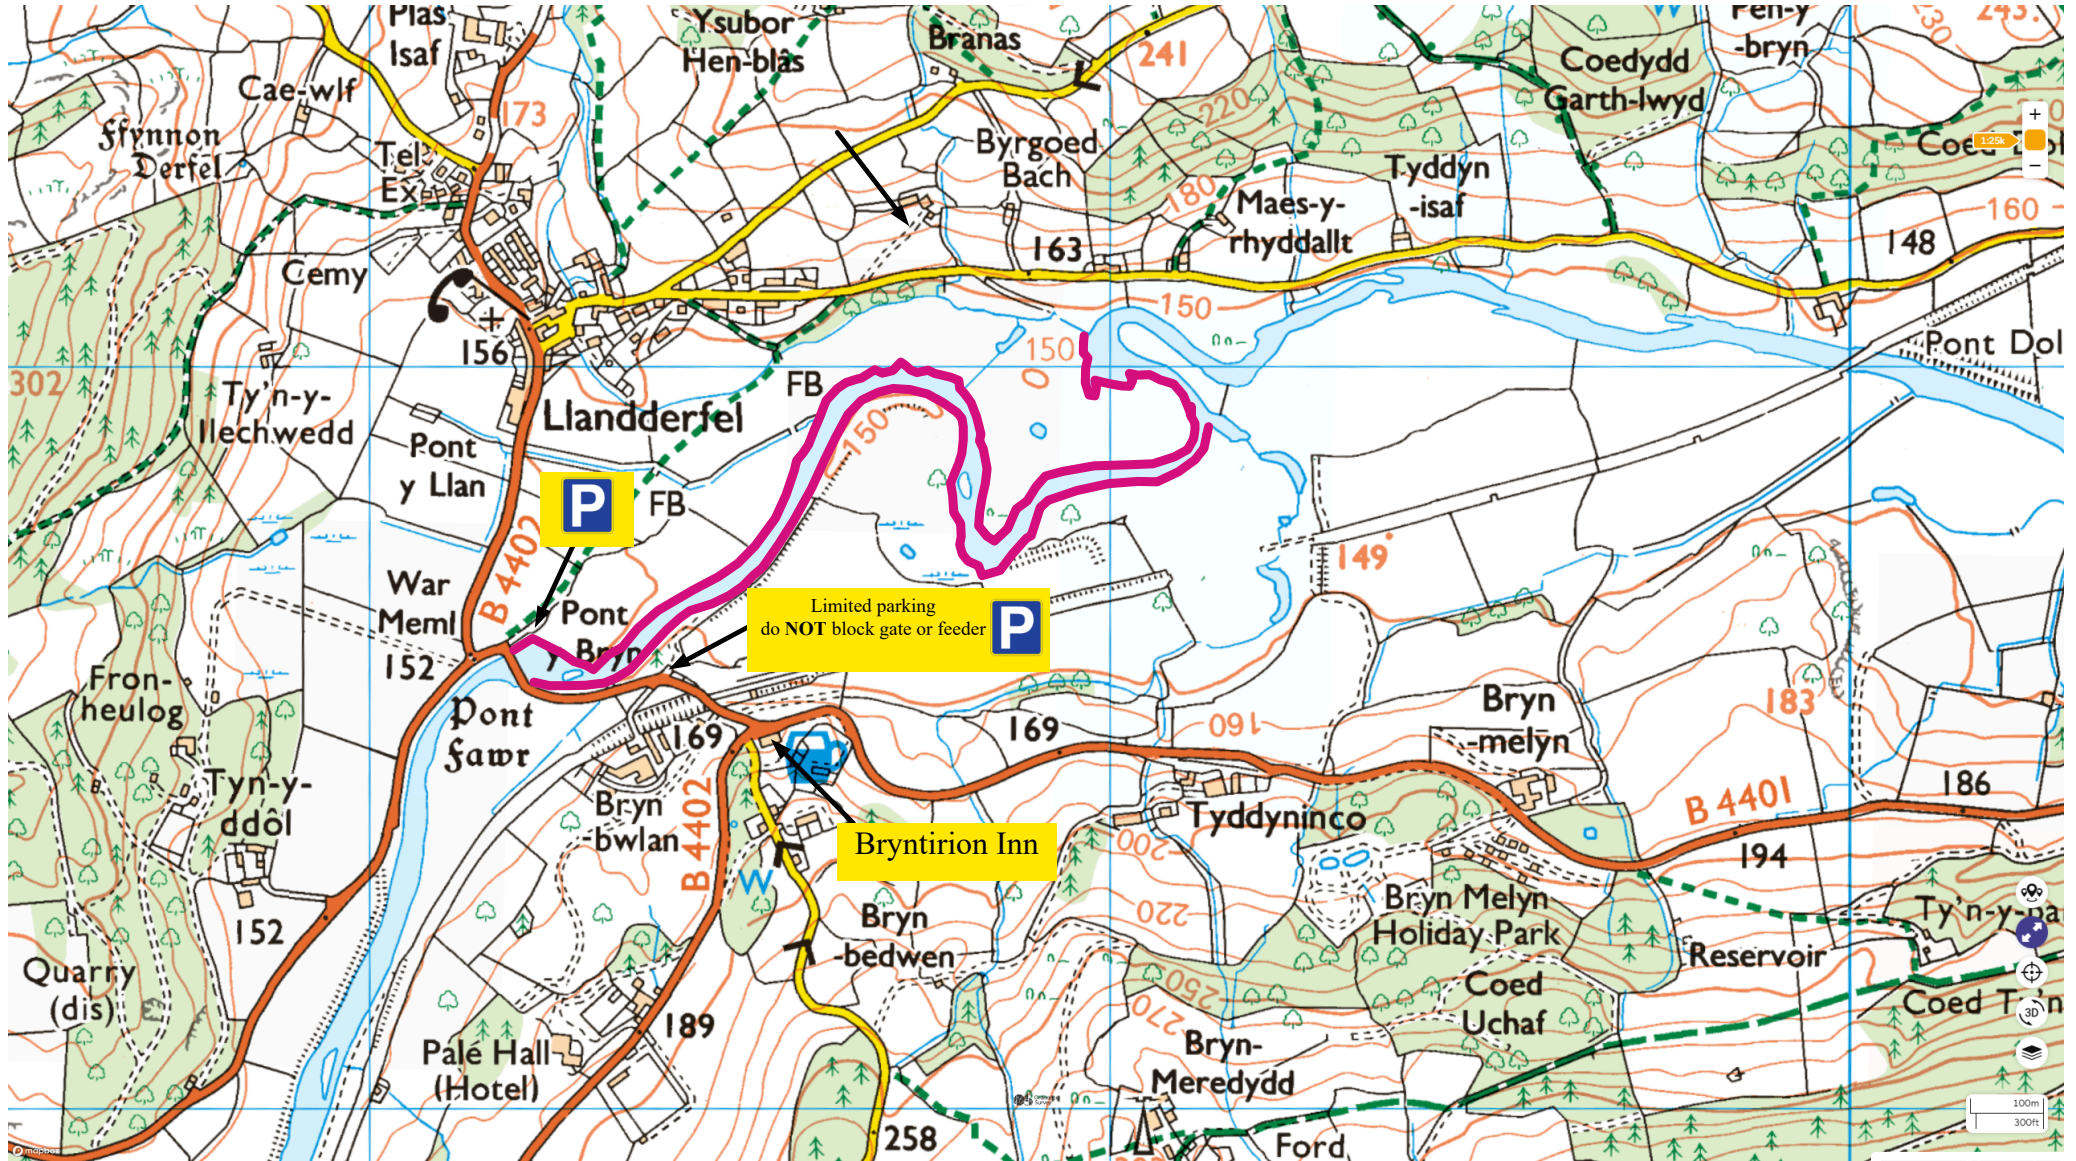

Species present; Mainly grayling and trout with some salmon, sea trout and salmon parr.

Cymdeithas Genweirio Y Bala a'r Cylch  
Bala and District Angling Association

Fly, worm and spinner.

# Dee at Llandderfel

© Crown copyright 2025 Ordnance Survey AC0000864973

BDAA water

parking by bridge

shower.following.fuzzy

limited parking

else.agency.flown