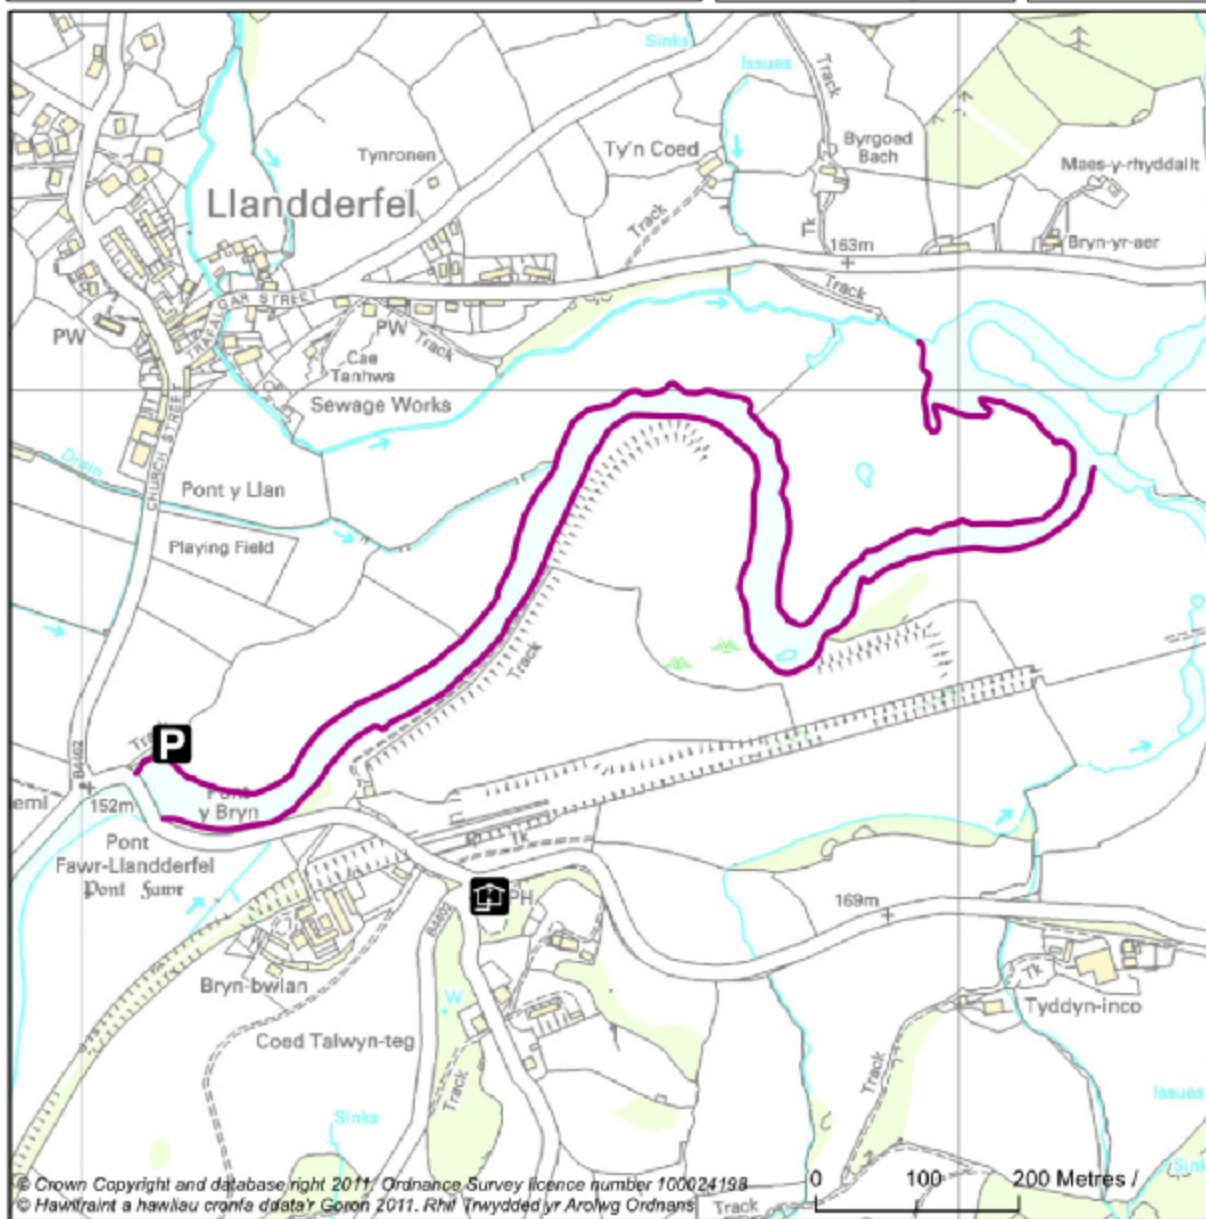

Bala Angling - Dee at Llandderfel

☎ 07929 593319

✉ balaangling@gmail.com

🌐 www.balaangling.co.uk

🚗 -

Car parking / Maes parcio

Day ticket office / Swyddfa tocyn dydd (Bryntirion Inn)

No maggots

Grid ref: SH 982366

Postcode: LL23 7RA

Additional Information / Gwybodaeth ychwanegol

Bala

Rural / Gwledig

Tickets from Bala (see website)

Last updated / Addaswyd ddiwethaf:
10/08/12 www.apemtd.co.uk